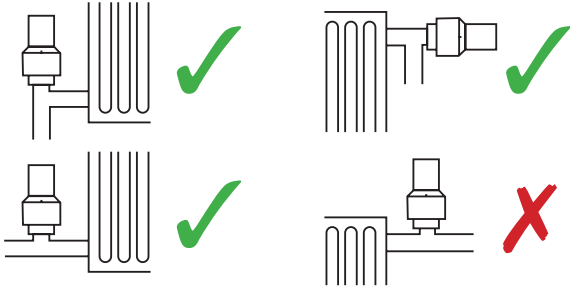

EN215 Thermostatic Radiator Valve

This TRV is designed to react to temperature fluctuations and allow you to control individual room temperature.

Installation instructions

Maximum performance will be achieved if the thermostatic head is not concealed or exposed to direct sunlight or draughts.

It is recommended that a differential pressure valve is fitted to any system with TRVs (other sizes available), so the differential pressure does not exceed 0.2 bar and hydronic noise is avoided.

Thoroughly clean any pipe work to be connected to valve beforehand.

The water flow through the radiator must be set to the correct level when fitting a lock shield valve.

5	4	3	2	☾	1	*	Off
- 29 - 27°C	- 25 - 24°C	- 21 - 19°C	- 17 - 15°C	- Night	- 13 - 11°C	- Frost	- Shut Off