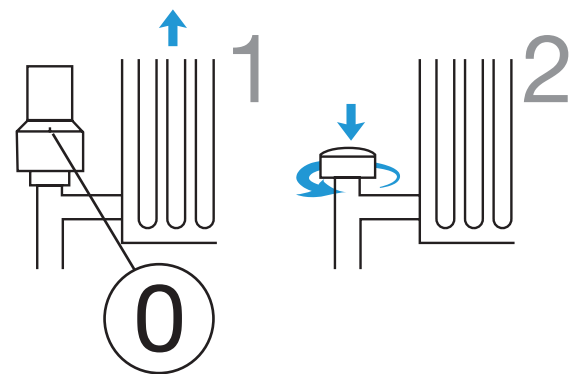

The TRV can be turned to the frost protection setting, which opens the valve when the temperature falls below 7 °C to prevent freezing (boiler must remain in operation via frost stat).

Removal of radiator

Optional extra

The TRV has a positive 'Off setting which will allow a radiator to be removed for maintenance. A protection cap can be ordered using code 841052 and used for extra security.

Temperature range	7°C - 28°C
Maximum test pressure	20 bar
Maximum Static Pressure	10 bar
Maximum differential pressure	0.6 bar
Maximum water flow temperature	120°C

Optional extra: Limit pin

1. To limit the head and maximum set to setting

Remove from the head and set the maximum desired. Insert the 'Locking Pin' under the base, one segment to the right of LOCK position. (A slight rotation of the head may be required to allow full insertion of the Locking Pin). The temperature has now been limited to the desired position.

2. To lock a pre-determined setting

Set to the desired locking position. Insert the 'Locking Pin' under the base, into the segment in line with the LOCK position. (A slight rotation of the head may be required to allow full insertion of the Locking Pin). The desired set temperature is now locked in place.