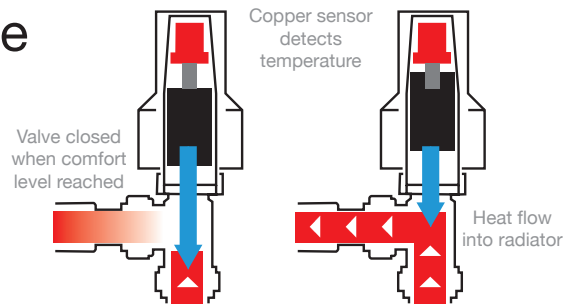

EN215 Thermostatic Radiator Valve

This TRV is designed to react to temperature fluctuations and allow you to control individual room temperature.

Installation instructions

Maximum performance will be achieved if the thermostatic head is not concealed or exposed to direct sunlight or draughts.

It is recommended that a differential pressure valve is fitted to any system with TRVs (other sizes available), so the differential pressure does not exceed 0.2 bar and hydronic noise is avoided.

Thoroughly clean any pipe work to be connected to valve beforehand.

The water flow through the radiator must be set to the correct level when fitting a lock shield valve.

5	4	3	2	☾	1	*	Off
- 29 - 27°C	- 25 - 24°C	- 21 - 19°C	- 17 - 15°C	- Night	- 13 - 11°C	- Frost	- Shut Off

Optional extra: Limit pin

1. To limit the head and maximum set to setting

Remove from the head and set the maximum desired. Insert the 'Locking Pin' under the base, one segment to the right of LOCK position. (A slight rotation of the head may be required to allow full insertion of the Locking Pin). The temperature has now been limited to the desired position.