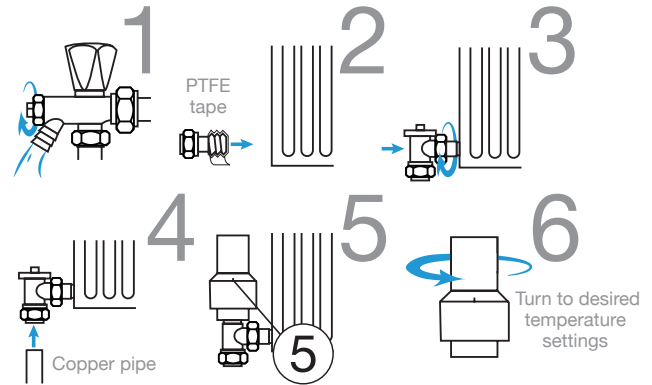

EN215 Thermostatic Radiator Valve

This TRV is designed to react to temperature fluctuations and allow you to control individual room temperature.

Installation instructions

Maximum performance will be achieved if the thermostatic head is not concealed or exposed to direct sunlight or draughts.

It is recommended that a differential pressure valve is fitted to any system with TRVs (other sizes available), so the differential pressure does not exceed 0.2 bar and hydronic noise is avoided.

Thoroughly clean any pipe work to be connected to valve beforehand.

Optional extra: Limit pin

1. To limit the head and maximum set to setting

Remove from the head and set the maximum desired. Insert the 'Locking Pin' under the base, one segment to the right of LOCK position. (A slight rotation of the head may be required to allow full insertion of the Locking Pin). The temperature has now been limited to the desired position.

2. To lock a pre-determined setting

Set to the desired locking position. Insert the 'Locking Pin' under the base, into the segment in line with the LOCK position. (A slight rotation of the head may be required to allow full insertion of the Locking Pin). The desired set temperature is now locked in place.